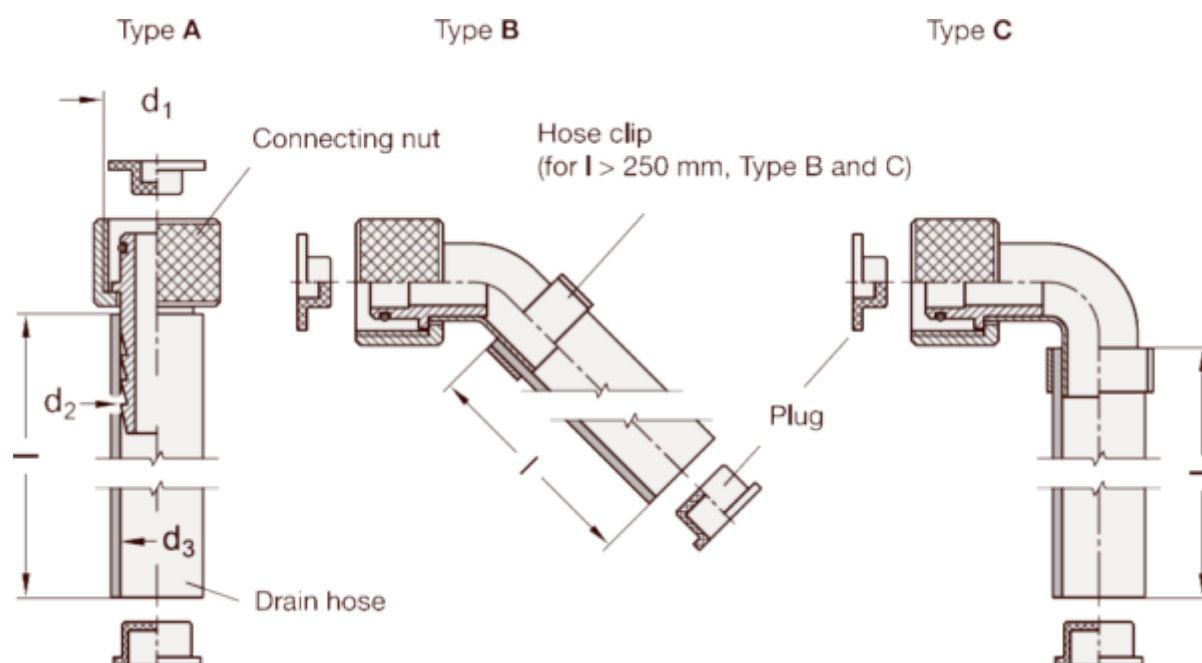

Article number: 20880122B1000T

Description: E+G GN 880.1-22-B-1000-T

Connector pieces with hose, M22x1.5 / Ø15

## Measures

d2	= 20
d3	= 19
l	= 500
Thread d1	= M26x1.5